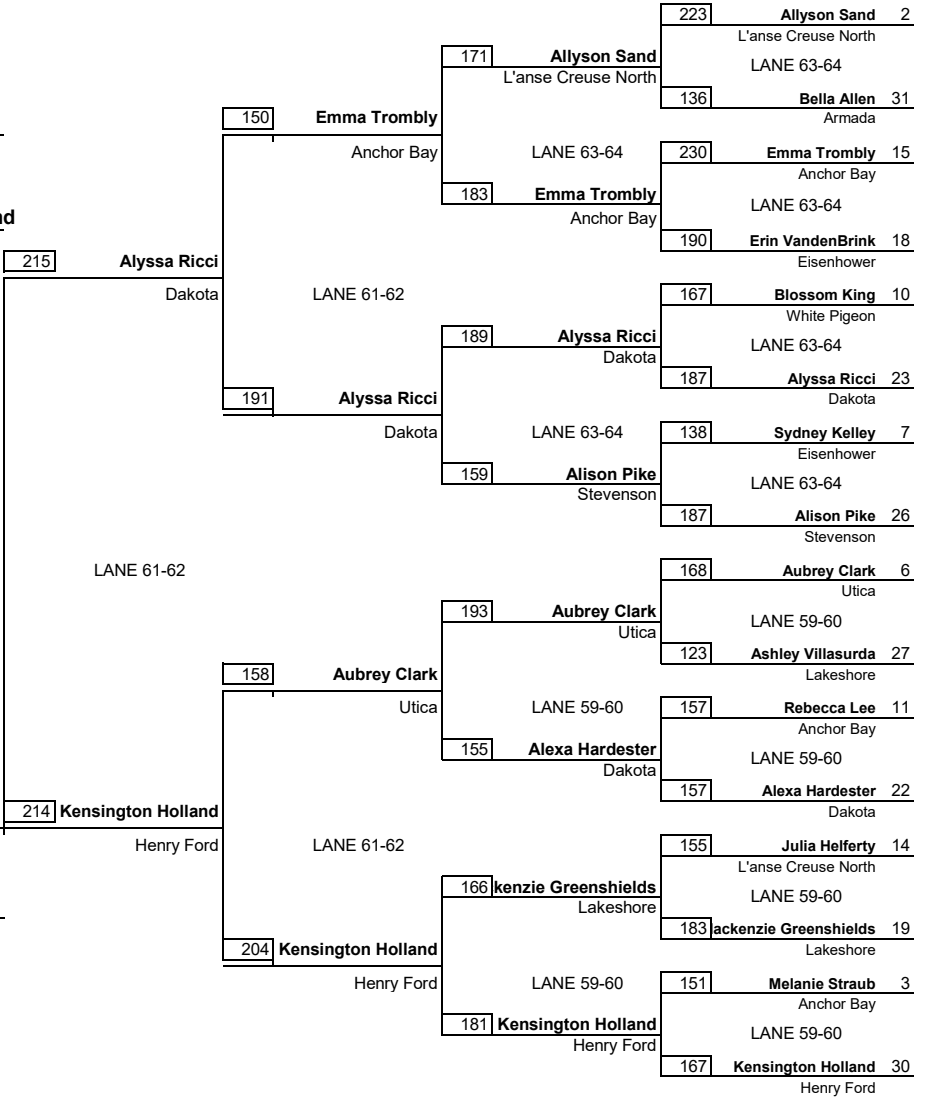

Girl's VARSITY

**L'Anse Creuse North
Singles Invitational
Tournament**

**Imperial Lanes
December 8, 2019**

Samantha Dulz
 Armada
 Champion

Samantha Mason
 Sterling Heights
 Third Place

GW	1	2	3	3	2	1	GW
2	227	181			156	138	0

Samantha Dulz (Armada) vs **Alyssa Ricci** (Dakota)

GW	1	2	3	3	2	1	GW
1	195					165	0

Samantha Mason (Sterling Heights) vs **Kensington Holland** (Henry Ford)

Alyssa Ricci
 Dakota
 Runner Up

Kensington Holland
 Henry Ford
 Fourth Place

GW	1	2	3	3	2	1	GW
2	227	181			156	138	0

Alyson Sand (L'Anse Creuse North) vs **Emma Trombly** (Anchor Bay)

GW	1	2	3	3	2	1	GW
1	195					165	0

Alyssa Ricci (Dakota) vs **Kensington Holland** (Henry Ford)