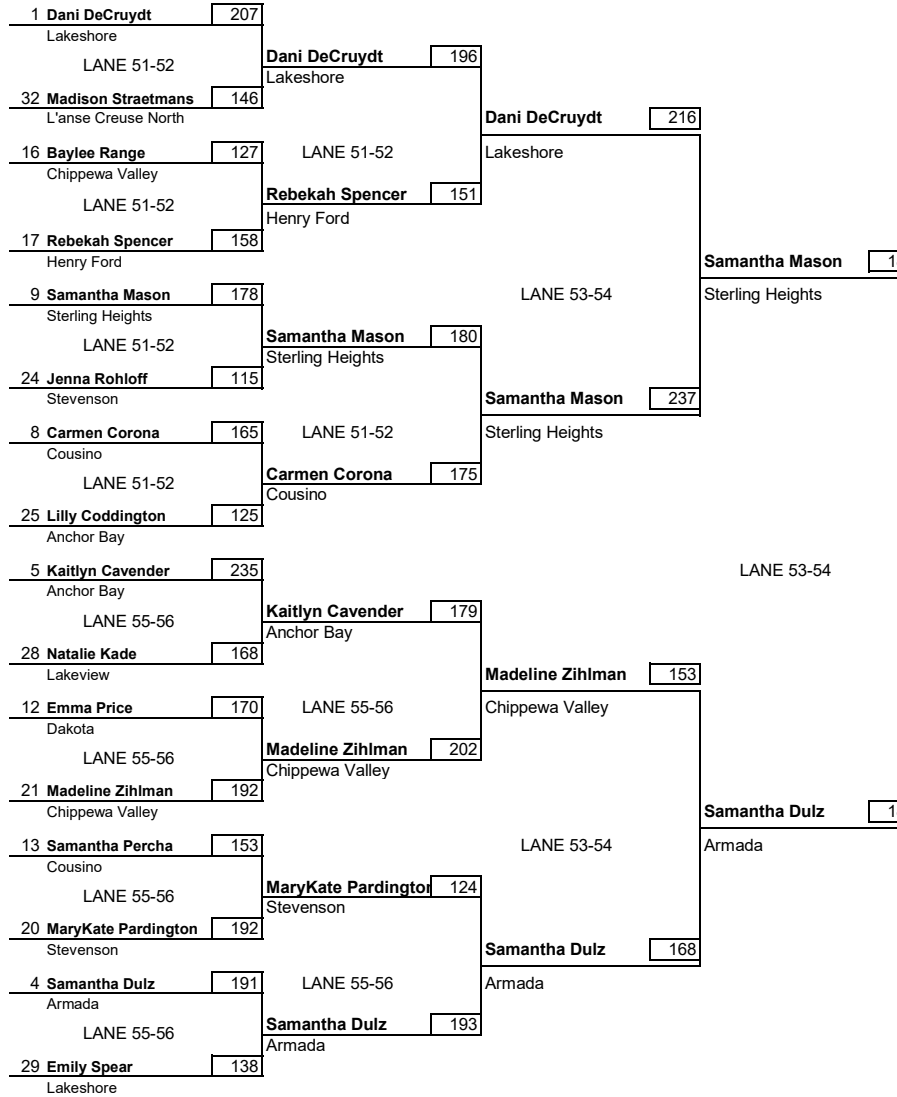

Girl's VARSITY

**L'Anse Creuse North
Singles Invitational
Tournament**

**Imperial Lanes
December 8, 2019**

Samantha Dulz
 Armada
 Champion

Samantha Mason
 Sterling Heights
 Third Place

GW	1	2	3	3	2	1	GW
2	227	181			156	138	0

Samantha Dulz (Armada) vs **Alyssa Ricci** (Dakota)

GW	1	2	3	3	2	1	GW
1	195					165	0

Samantha Mason (Sterling Heights) vs **Kensington Holland** (Henry Ford)

Alyssa Ricci
 Dakota
 Runner Up

Kensington Holland
 Henry Ford
 Fourth Place

GW	1	2	3	3	2	1	GW
2	227	181			156	138	0

Alyson Sand (L'Anse Creuse North) vs **Emma Trombly** (Anchor Bay)

GW	1	2	3	3	2	1	GW
1	195					165	0

Alyssa Ricci (Dakota) vs **Kensington Holland** (Henry Ford)