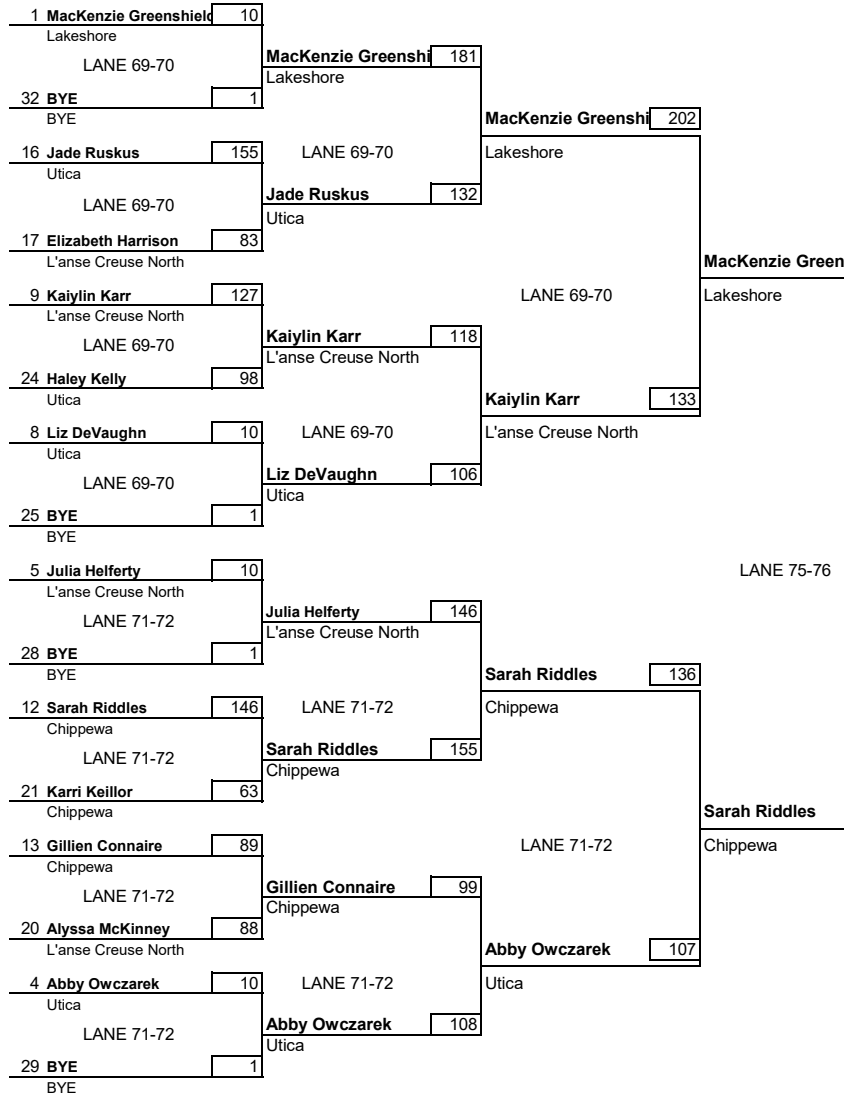

**Girl's JV**

**L'Anse Creuse North  
Singles Invitational  
Tournament**

**Imperial Lanes  
December 2, 2018**

**MacKenzie Greenshields**

Lakeshore  
Champion

**Hannah Traczyski**

Lakeview  
Third Place

GW	1	2	3	3	2	1	GW
1	177					129	0

GW	1	2	3	3	2	1	GW
0	99					157	1

**Kayla Mazure**  
L'Anse Creuse North  
Runner Up

**Sarah Riddles**  
Chippewa  
Fourth Place

Kayla Mazure (130) vs Hannah Traczyski (130)

Sarah Riddles (130) vs Hannah Traczyski (130)

10 Kayla Mazure (10) vs 2 Emma Rodgers (2)

1 Kayla Mazure (1) vs 31 Emma Rodgers (31)

81 Emma Rodgers (81) vs 15 Emma Rodgers (15)

101 Zoe Kilgore (101) vs 18 Zoe Kilgore (18)

106 Bella Jankowski (106) vs 10 Bella Jankowski (10)