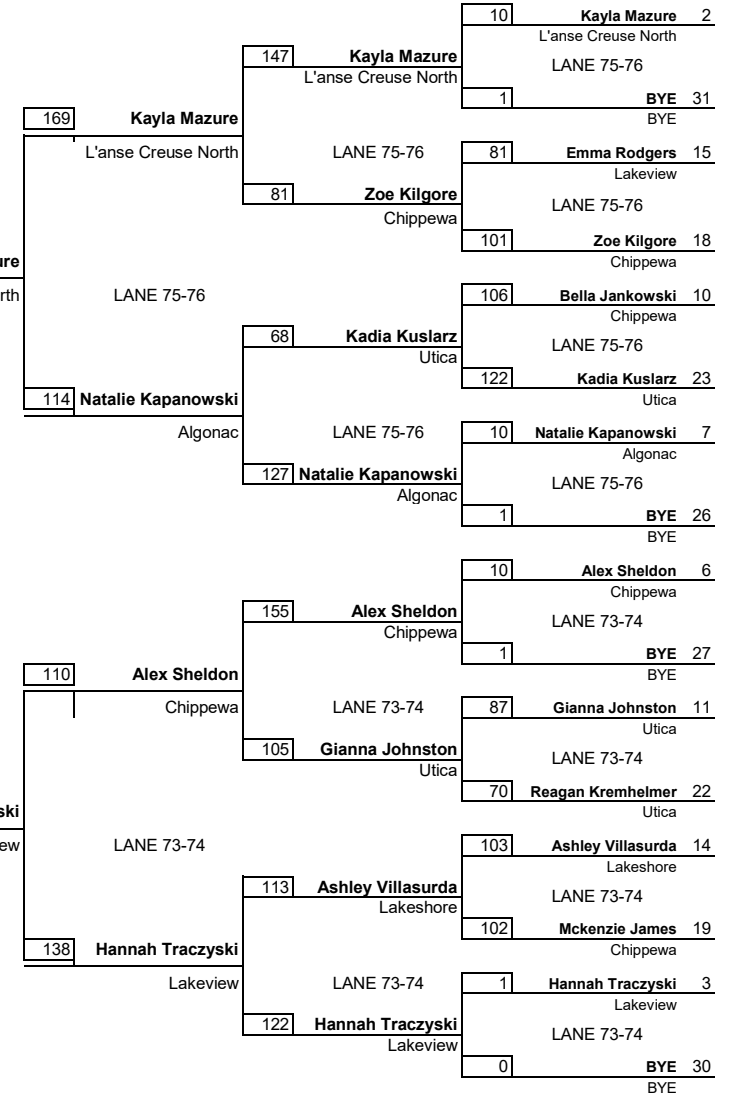

**Girl's JV**

**L'Anse Creuse North  
Singles Invitational  
Tournament**

**Imperial Lanes  
December 2, 2018**

**MacKenzie Greenshields**

Lakeshore  
Champion

**Hannah Traczyski**

Lakeview  
Third Place

GW	1	2	3	3	2	1	GW
1	177					129	0

GW	1	2	3	3	2	1	GW
0	99					157	1

**Kayla Mazure**  
L'Anse Creuse North  
Runner Up

**Sarah Riddles**  
Chippewa  
Fourth Place

Kayla Mazure (130) vs Hannah Traczyski (130)

Sarah Riddles (130) vs Hannah Traczyski (130)

10 Kayla Mazure (10) vs 2 Emma Rodgers (2)

1 Kayla Mazure (1) vs 31 Emma Rodgers (31)

81 Emma Rodgers (81) vs 15 Emma Rodgers (15)

101 Zoe Kilgore (101) vs 18 Zoe Kilgore (18)

106 Bella Jankowski (106) vs 10 Bella Jankowski (10)

122 Kadia Kuslarz (122) vs 23 Kadia Kuslarz (23)

10 Natalie Kapanowski (10) vs 7 Natalie Kapanowski (7)

1 BYE (1) vs 26 BYE (26)

10 Alex Sheldon (10) vs 6 Alex Sheldon (6)

1 BYE (1) vs 27 BYE (27)

87 Gianna Johnston (87) vs 11 Gianna Johnston (11)