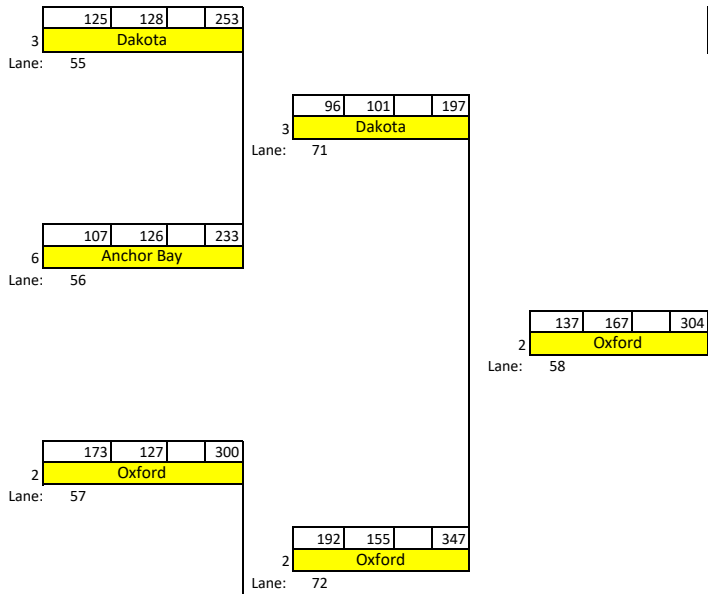

1	137	158	295
	<b>Anchor Bay</b>		
	Lane: 51		
7	<b>Utica</b>		
	Lane: 52		
	162	152	314

# GIRL'S JV BRACKET

CHAMPION

Oxford

FINALIST

Lakeview

3rd PLACE

Consolation Round

Flint Kearsley (Gold)